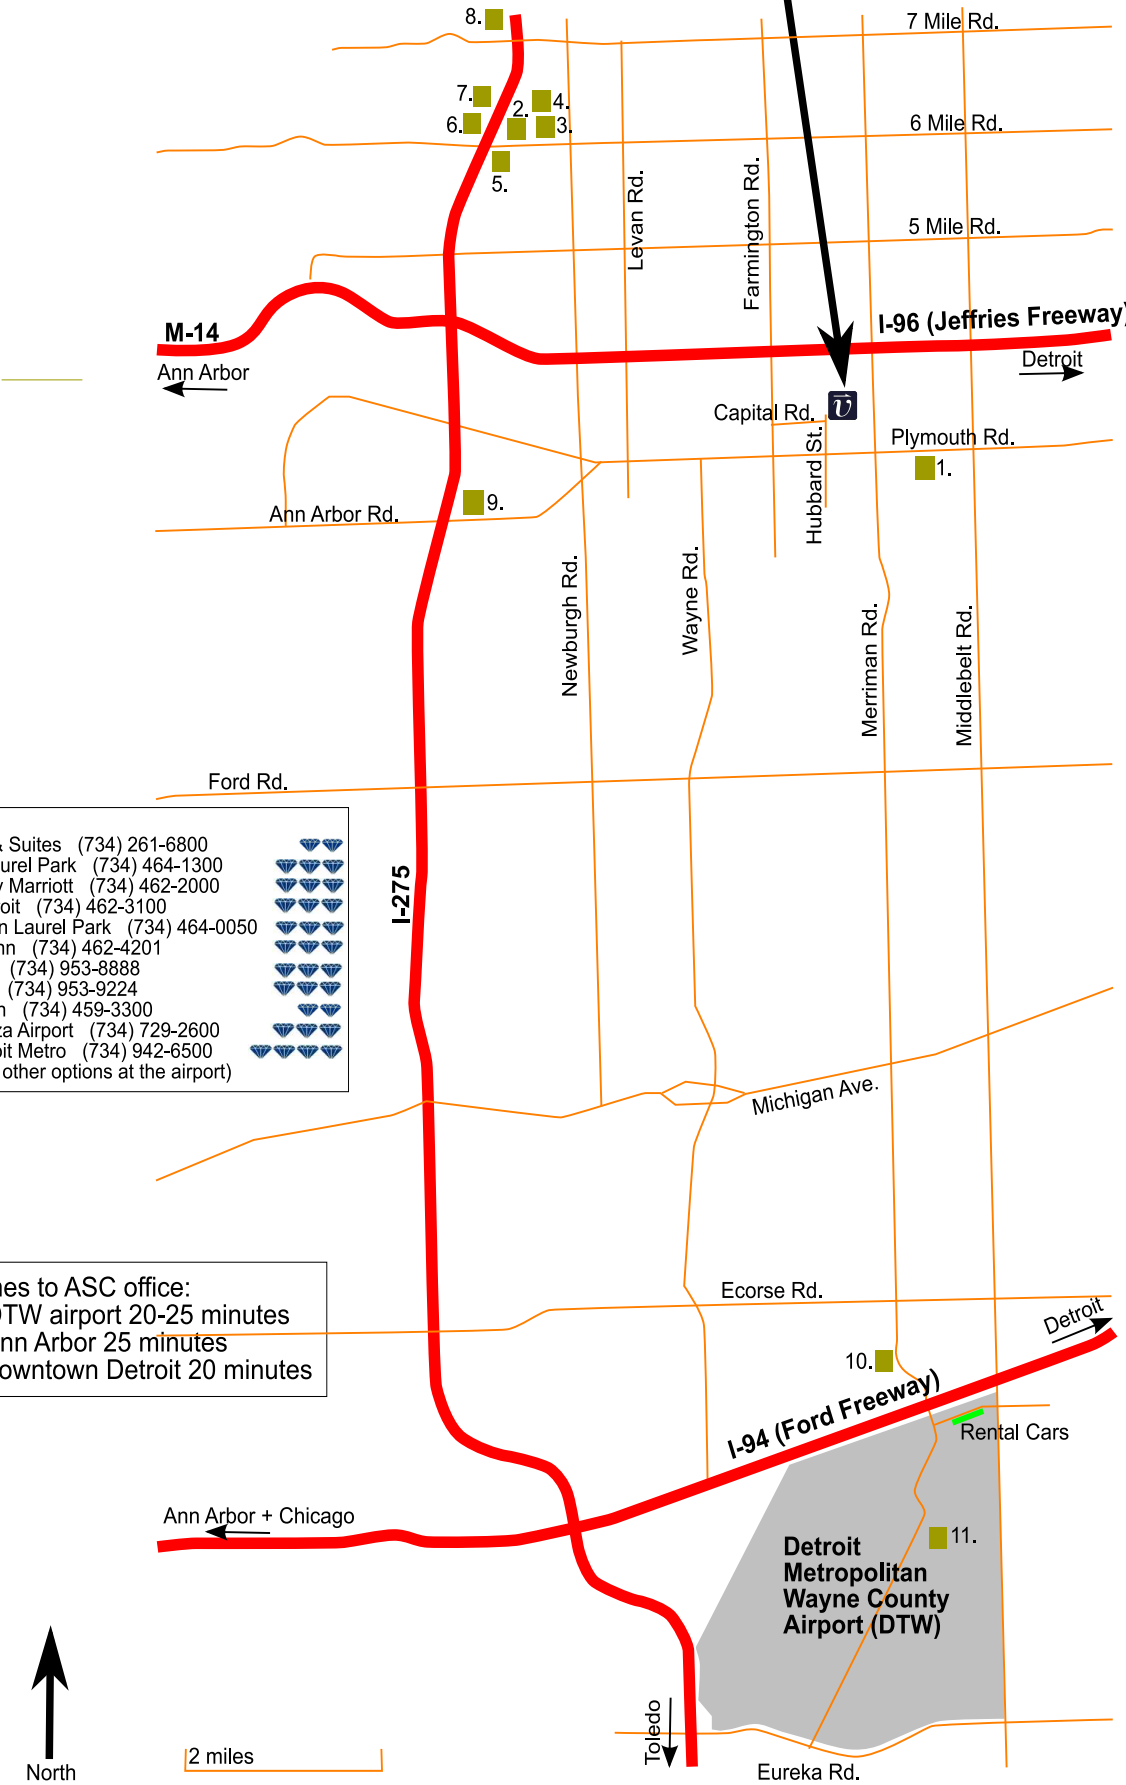

Directions to Airflow Sciences Corporation

12190 Hubbard Street, Livonia, MI 48150

Phone: 734-525-0300

- Nearby Hotels:
- 1. Quality Inn & Suites (734) 261-6800
 - 2. Radisson Laurel Park (734) 464-1300
 - 3. Courtyard by Marriott (734) 462-2000
 - 4. Marriott Detroit (734) 462-3100
 - 5. Best Western Laurel Park (734) 464-0050
 - 6. Residence Inn (734) 462-4201
 - 7. Fairfield Inn (734) 953-8888
 - 8. Hyatt Place (734) 953-9224
 - 9. Red Roof Inn (734) 459-3300
 - 10. Crowne Plaza Airport (734) 729-2600
 - 11. Westin Detroit Metro (734) 942-6500
- (there are many other options at the airport)

Drive times to ASC office:
 >From DTW airport 20-25 minutes
 >From Ann Arbor 25 minutes
 >From downtown Detroit 20 minutes

2 miles